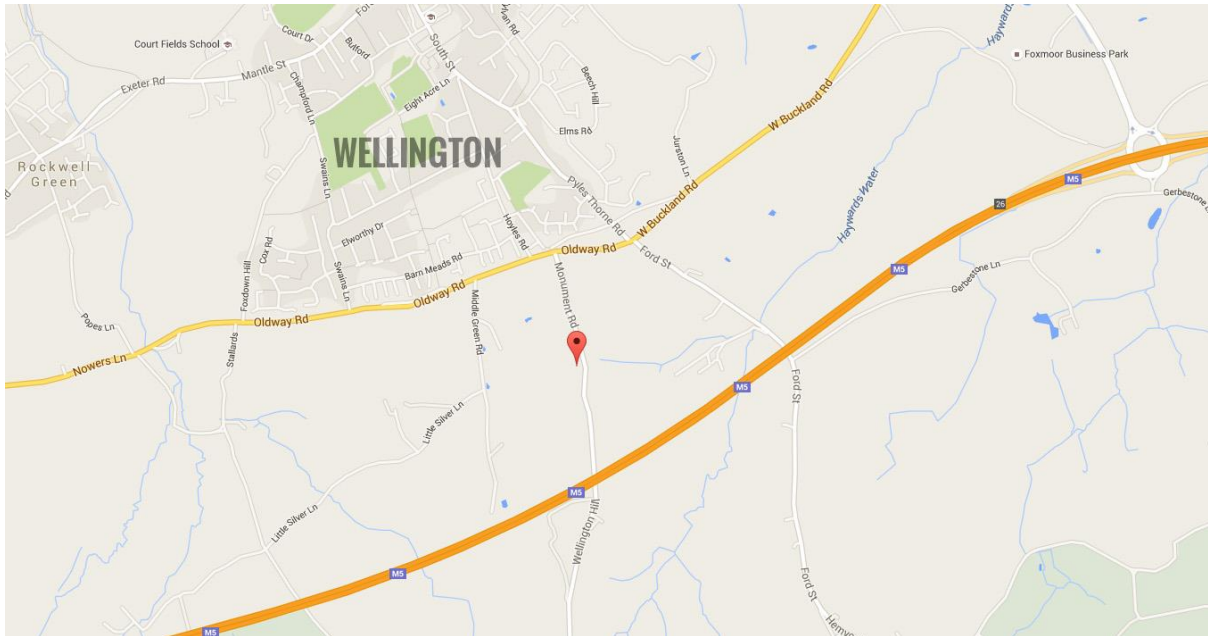

FIND HOUNDVILLE

Houndsville

Monument Road, Wellington, TA21 9PW

From M5 Junction 26

- ✓ Take the A38 exit to Wellington/Taunton
- ✓ At the roundabout, take the 1st exit onto A38 W Buckland Rd/A38 Exeter
- ✓ At the next roundabout go straight over continuing on A38
- ✓ After 1.2 miles Turn left onto Monument road
- ✓ Destination will be on your left in 0.2 of a mile